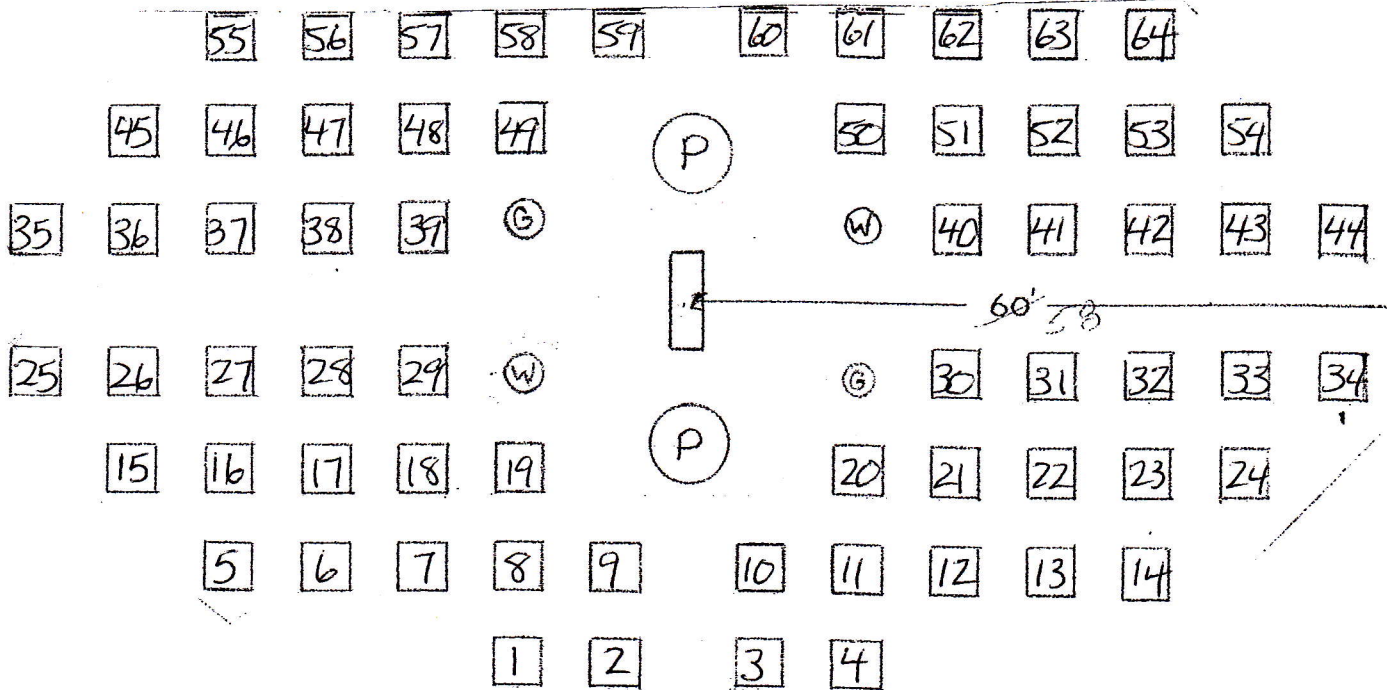

**PLEASANT VALLEY COMMUNITY GARDEN
6161 PLEASANT VALLEY ROAD**

64 (4x4x1') beds

Revised
Oct 2010

N

New numbers

S