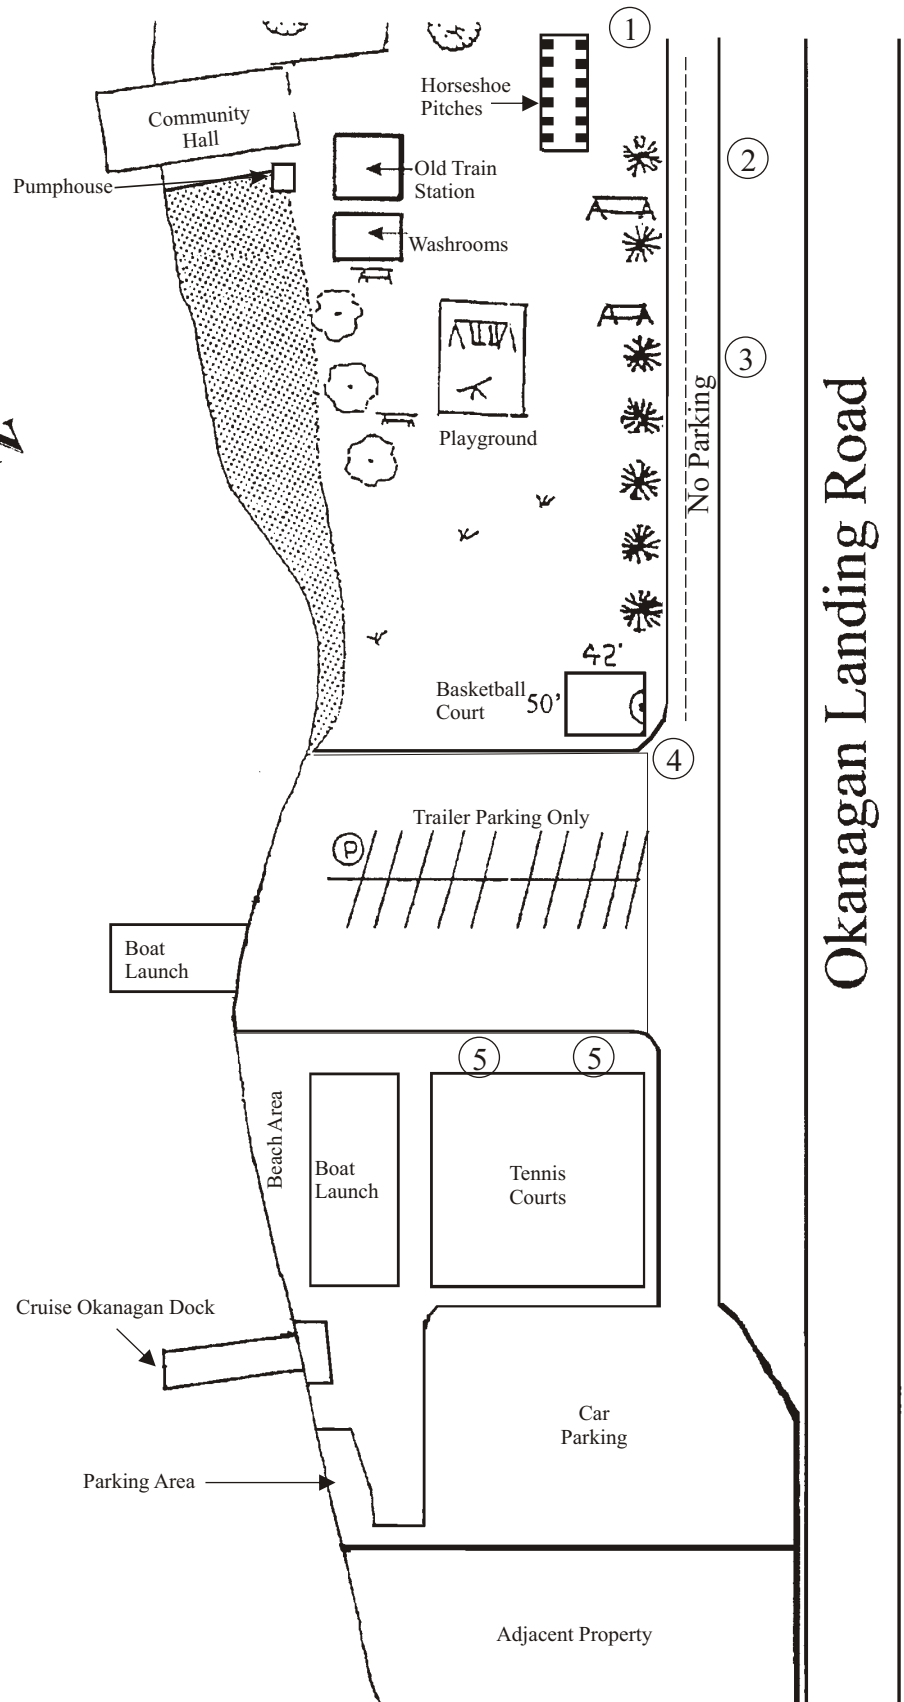

OKANAGAN LAKE

- ①. Approx. 40" x 36"
Boat Launch Access & Parking Only. Lot reserved for vehicles with boat trailer. TOW AWAY ZONE
- ②. Tow Away Zone Beyond this Point.
- ③. Approx. 40" x 36"
STOP - TOW AWAY ZONE
Boat launch access and parking only. This parking lot reserved for vehicles with boat trailer.
- ④. Approx. 40" x 36"
Boat Launch Access & Parking Only. Lot reserved for vehicles with boat trailer. TOW AWAY ZONE
- ⑤. Vehicle/Boat Trailer Parking Only